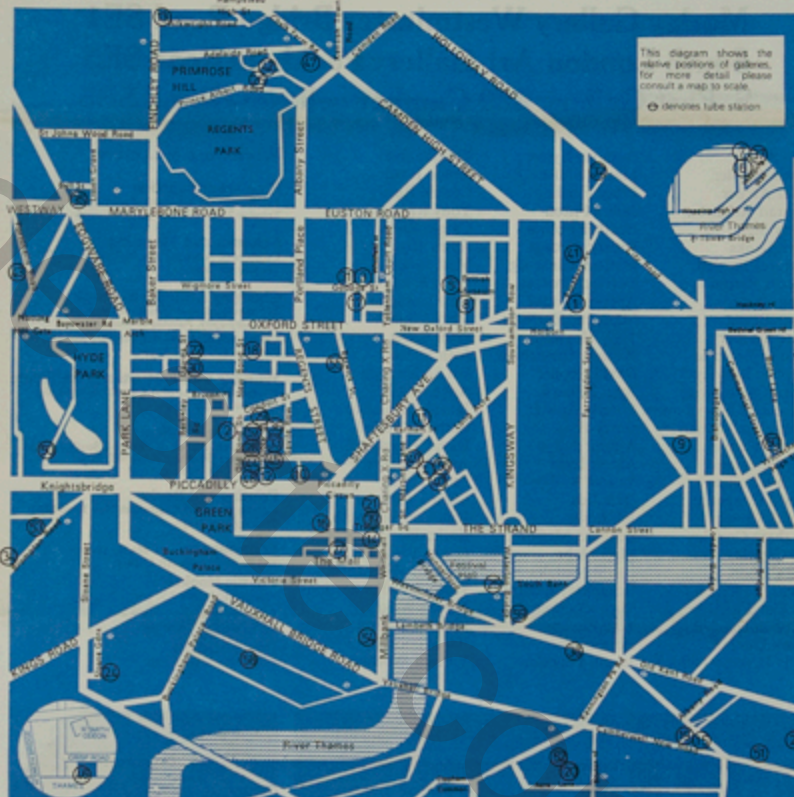

LONDON

new exhibitions of contemporary art

May + June 1982

THIS IS A GUIDE PROVIDED BY NEW EXHIBITIONS OF CONTEMPORARY ART ENQUIRIES: 235 CAMBERWELL NEW ROAD, SE5

33	KNOEDLER	GILLIAN AYRES, FRANK STELLA	27/4-22/5, from 25/5
34	LEWIS JOHNSTONE	DENNIS OPPENHEIM, DENIS MASI	18/5-15/6, 19/5-5/6
35	LISSON GALLERY	JEAN-LUC VILMOUTH, ANISH KAPOOR	22/4-15/5, 18/5-12/6
36	THE MAYOR GALLERY	EDWARD WADSWORTH	18/5-25/5
37	METRO SHOW 82	32 OPEN STUDIOS	21/4-24/5 (12-4 Daily)
38	MORLEY COLLEGE GALLERY	THE SOUTH BANK SHOW	26/4-20/5
39	NATIONAL PORTRAIT GALLERY	ARTISTS AT WORK	23/4-13/6
40	PATON GALLERY	BILL BRANDT PORTRAITS, "THE ALTERNATIVE TATE"	7/5-22/8, 5/5-29/5
41	THE PENTONVILLE GALLERY	PHILIP STEVENS, TONY EVE, MICHAEL PEEL, JUDITH RUGG	5/6-30/6, 5/6-30/6, 5/5-22/5, 25/5-12/6
42	PENTONVILLE TWO GALLERY	MICHAEL PEEL, JUDITH RUGG	5/5-12/6, 16/6-3/7
43	PETERSBURG PRESS	NEW ETCHINGS & LITHOGRAPHS, LIMITED EDITIONS OF GRAPHICS & DE LUXE BOOKS	May/June
44	PICCADILLY GALLERY	ROSIE LEE, ERIC GILL 1982-1990	5/5-5/6, 8/6-10/7
45	REDFERN GALLERY	LAWRENCE PREECE	8/5-4/6
46	REVERSIDG STUDIOS	NATURAL PARALLEL PART 2, VLADIMIR MAYAKOVSKY	5/5-30/5, from 30/6