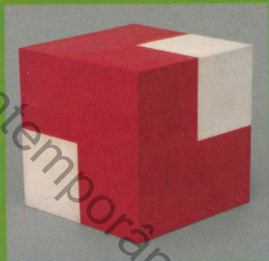

Radical Geometry

Modern Art of South America

From the Patricia Phelps de Cisneros Collection

Willys de Castro

Active Object (Red/White Cube), 1962

Oil on canvas on plywood,
25 x 25 x 25 cm

Colección Patricia Phelps de Cisneros

© Instituto de Arte Contemporânea

royalacademy.org.uk