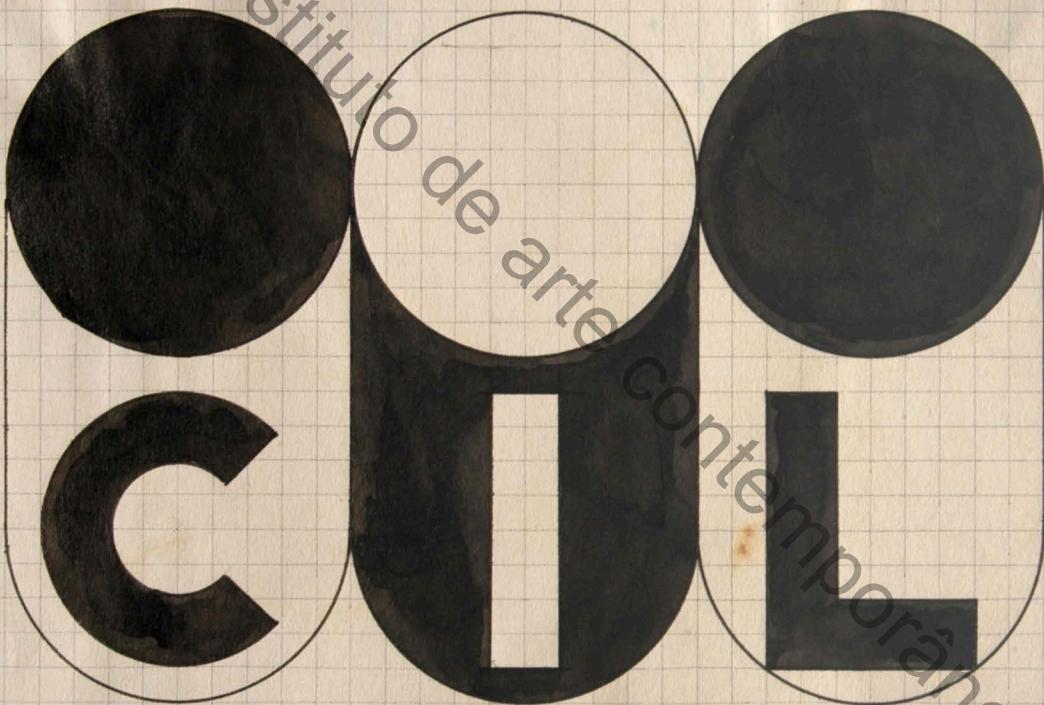

instituto de arte contemporânea