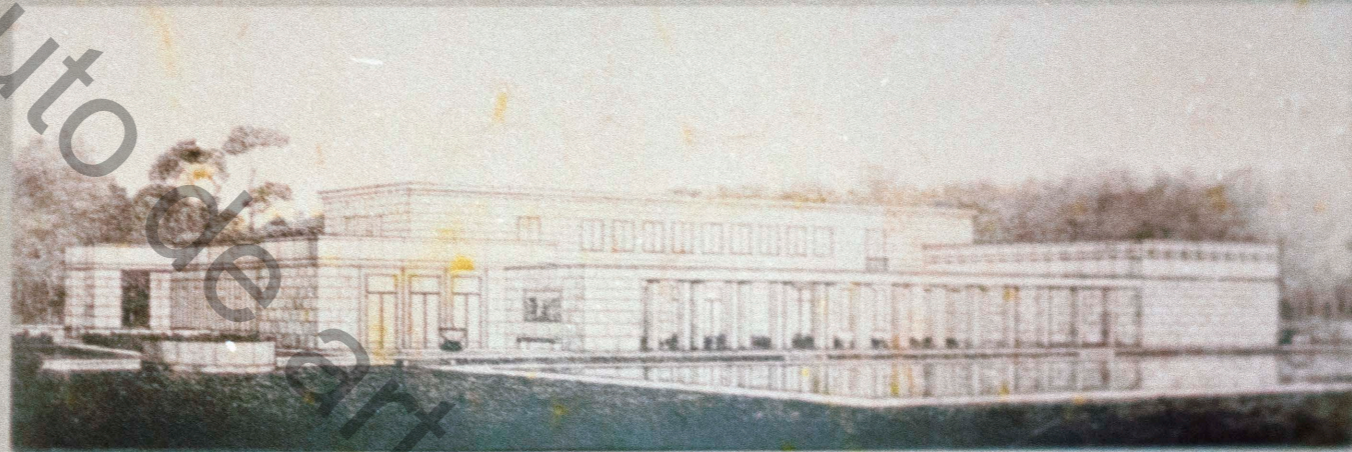

KRÖLLER-MÜLLER HOUSE 1912

instituto

**The Kröller-Müller House**  
The Kröller-Müller House, designed by the architect H. van der Stroom, is a prime example of the Dutch architectural style of the early 20th century. It is a long, white, classical-style building with a central entrance and a large portico. The building is set in a landscape with trees and a body of water. The house is a prime example of the Dutch architectural style of the early 20th century.