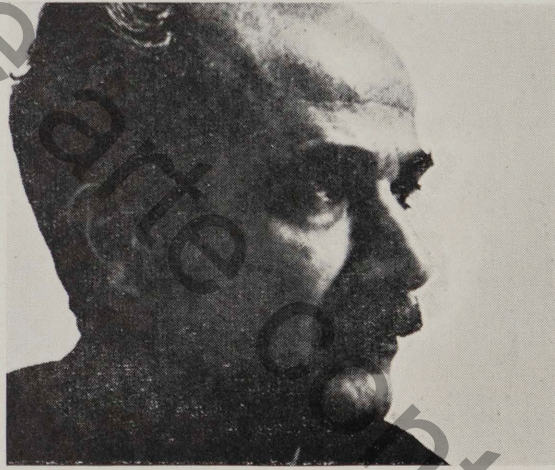

**51 'VI'**  
Oil 1964  
43½in × 39in/109cm × 100cm

**52 'VII'**  
Oil 1964  
59in × 51in/150cm × 130cm

**José Paulo Moreira da Fonseca**

b.1922, Rio de Janeiro  
Self-taught; writer and poet

**53 Pink House and Green House**  
Oil 1960  
13in × 16in/33cm × 40cm

**57 'III'**  
Oil 1964  
53in × 33in/135cm × 80cm  
Collection Marc Berkowitz

**58 'II'**  
Oil 1964  
51in × 43in/130cm × 110cm

**59 'IV'**  
Oil 1964  
39in × 43in/100cm × 110cm

**Frank Schaeffer**

b.1917, Belo Horizonte  
Studied in Brazil, Austria and France; teaches drawing at Military Institute of Engineering