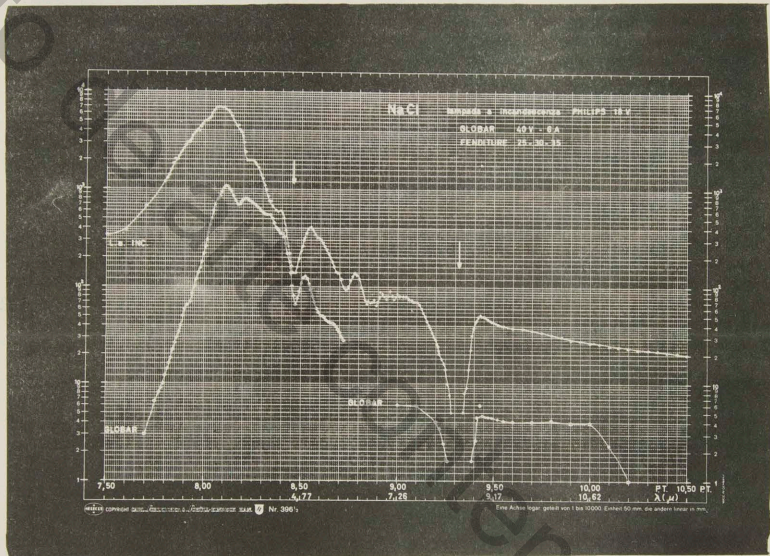

Spectroscopic analysis of a block of salt

Esame spettroscopico di un blocco di sale

(Dott. P. Mascheretti, Istituto di Fisica di Pavia)