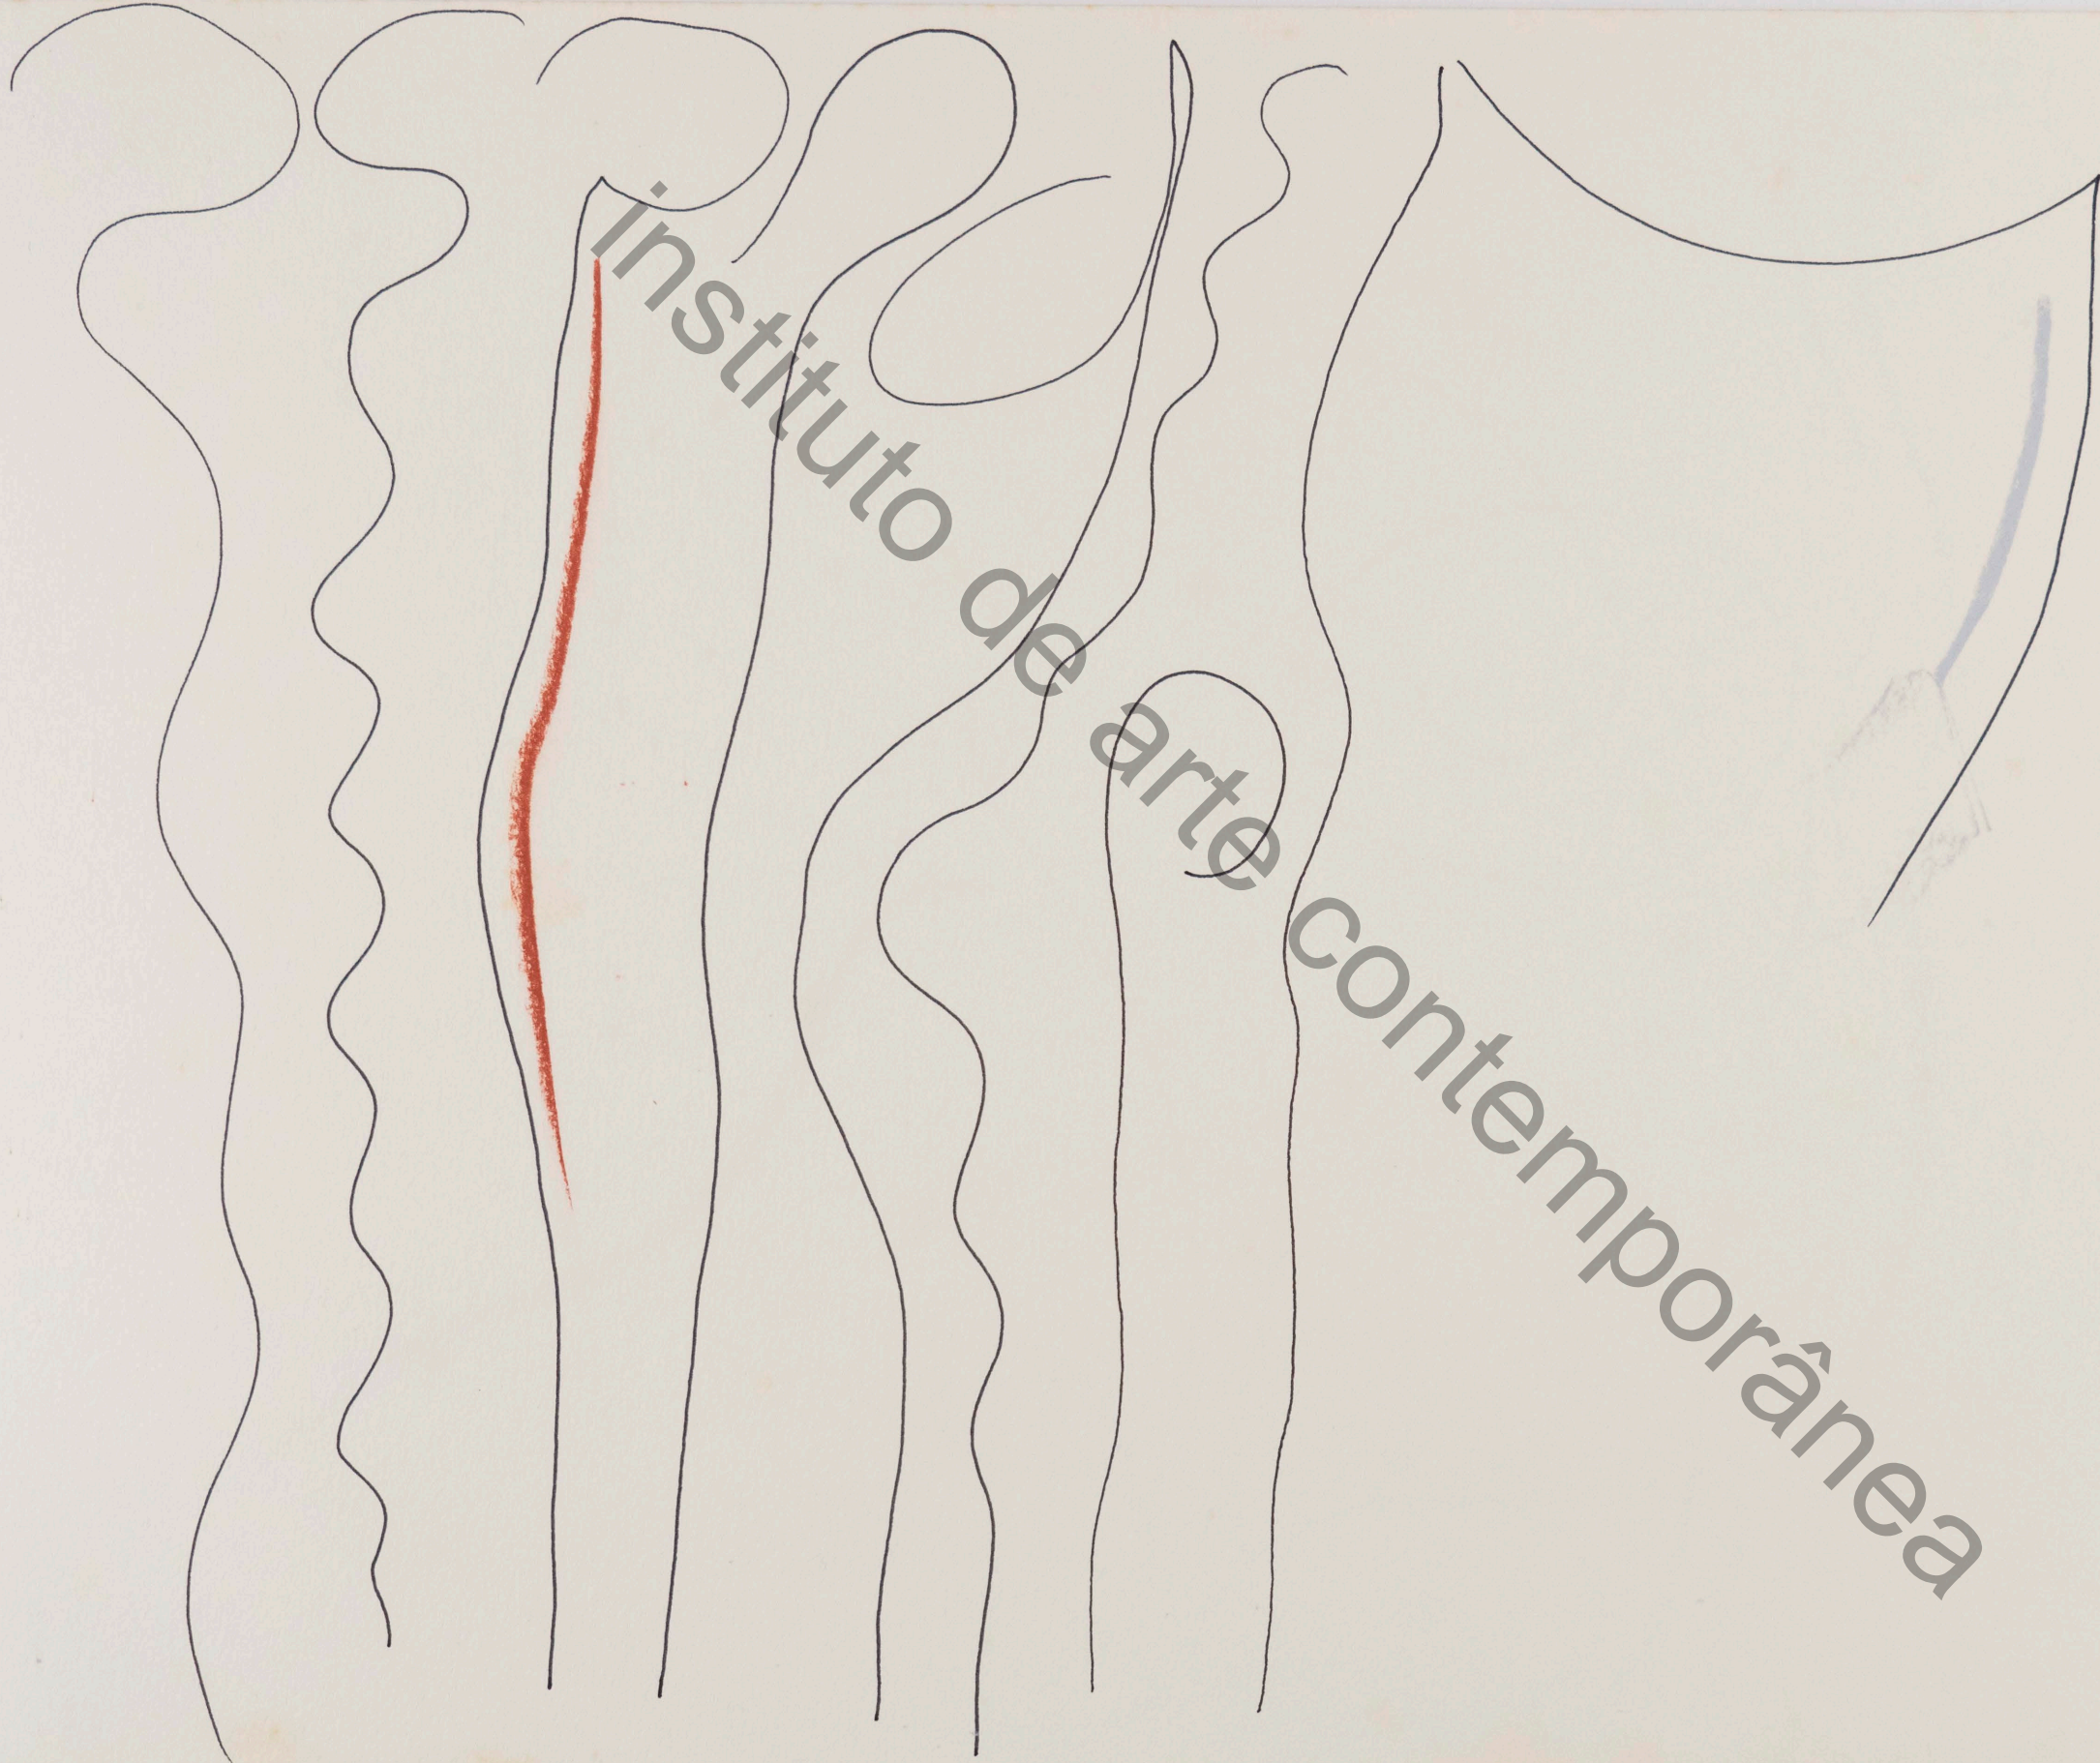

instituto de arte contemporânea